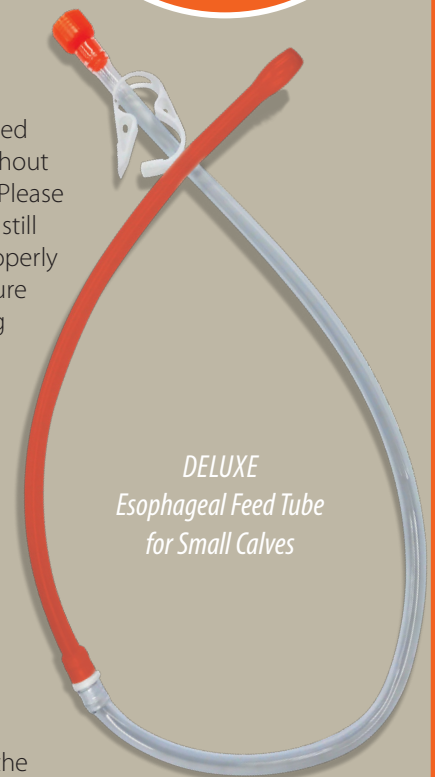

*DELUXE
Esophageal Feed Tube
for Small Calves*

*BASIC
Esophageal
Feed Tube for
Small Calves*

Have any questions? Contact your local Dairy Tech, Inc. Dealer or visit us online at DairyTechInc.com.